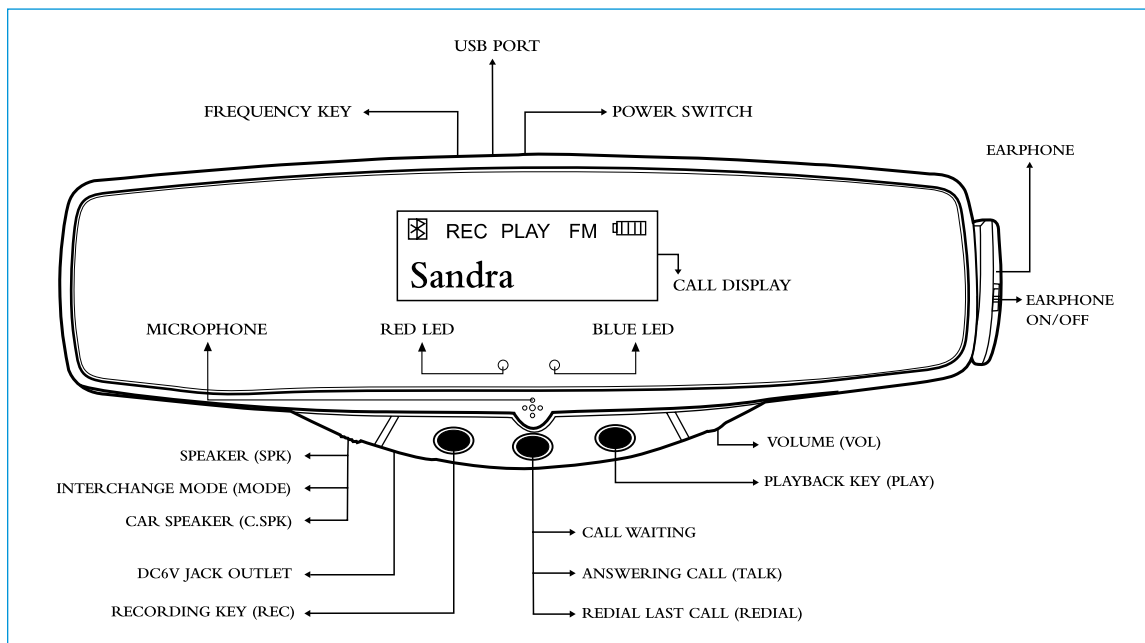

Prepare for installing

Installing

Installed

Charging

Wireless headset

PRODUCT FEATURES

- Bluetooth specification: 2.0
- USB software framework support
- Full duplex, noise and echo suppression, DSP technology
- Enjoyment of using car speaker by 4 available frequencies setting
- Built-in rear speaker and earpiece for private conversation
- Built-in microphone
- Voice record and play back
- Caller ID display
- Voice dial and redial
- Call waiting function
- High capacity rechargeable Li-ion battery with standby time of more than 168hrs

Bleu Ciel Tech Inc.
Model No.: 1001A
IC: 7464A1001A