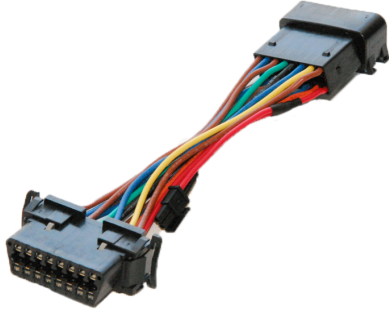

MobileTrackn

FEATURES

The Spectre-1 is an on-demand, real-time digital GPS tracking device with no external antenna's. This design allows an easy and non-obtrusive installation in a wide variety of vehicles.

The Spectre-1 calculates precise locations from the GPS satellite constellation and communicates this back using a digital cellular (GSM) network. It can automatically send this information to the user in real-time, or on-demand when the user remotely requests it. The device is also capable of monitoring and controlling non-GPS information such as asset theft alarms, battery levels, and ignition-based movements.

With only a **two-wire** interface and a low power consumption, this device can be permanently installed in any vehicle or outdoor asset for which a 5-30vdc power source is available.

MobileTrackn

Or, with the optional **OBD-II** permanent adapter, it can be installed without any wire-splicing or electrical know-how. It can also be installed on a non-permanent basis and relocated between multiple vehicles using the optional cigarette-lighter adapter or the optional OBD-II temporary adapter.